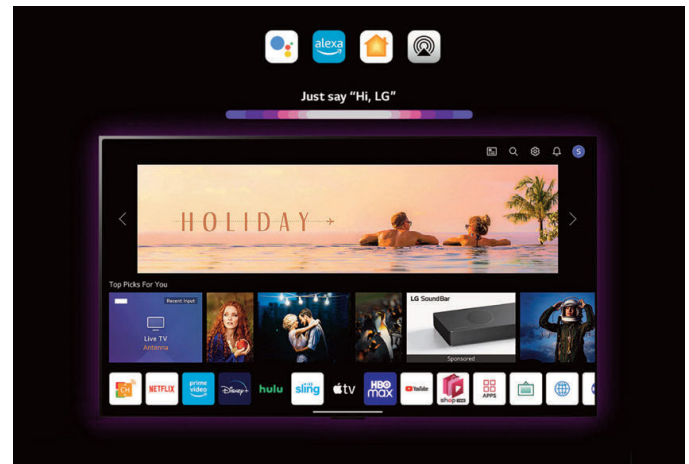

PRODUCT INFORMATION

G4 Series

Available Sizes	97" / 83" / 77" / 65" / 55"
Resolution	4K Ultra HD (3,840 x 2,160)
Screen Type	4K OLED Display
Contrast	Infinite (Perfect Black)
Dimming	Individual Pixel Dimming
Refresh Rate	120 Hz
Main Processor	α11 AI Super Upscaling 4K Processor
High Dynamic Range	Dolby Vision® / HDR10 / HLG
Speakers	60W, 4.2ch
Bluetooth®	Bluetooth Surround Ready

LG signature OLED technology creates an incredible watching experience and stellar picture quality illuminated with over 8 million self-lit pixels.

Extra Bright in Retail Environments

Experience the brightest, most vivid LG OLED TV. The LG OLED evo G4 is 150% brighter than our B4 series and magnifies the glow of each pixel with Micro Lens Array technology. The result is luminous picture quality that makes every detail gleam.